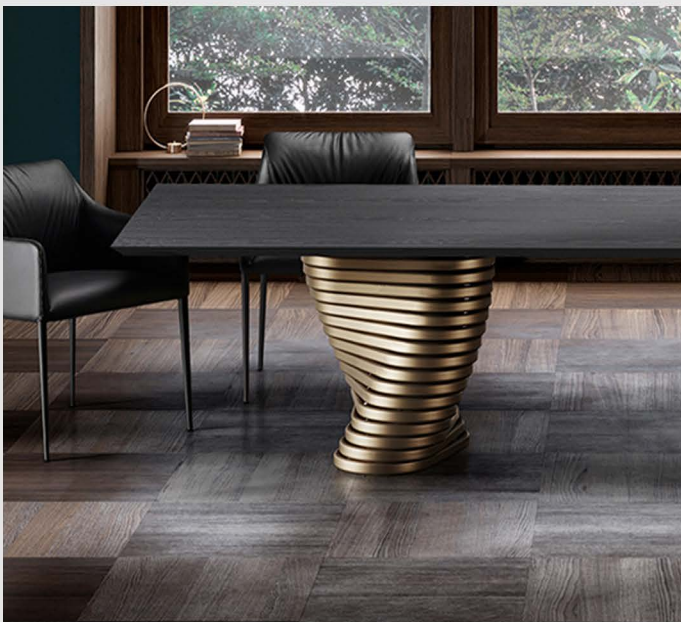

# EF TOLO WOOD

TABLE WITH PAINTED METAL BASE AND WOOD VENEER TOP - AVAILABLE IN A ROUND, RECTANGULAR, AND OVAL SHAPE

# EF TOLO WOOD

Table with painted metal base and wood veneer top - available in a round, rectangular, and oval shape

Height: 29.5" | 75cm

## WOOD TOP OPTIONS

NC  
Canaletto Walnut

FTM  
Dark Brown Ash

FNR  
Black Ash

## METAL BASE OPTIONS

V01  
Black

V02  
White

V03  
Anthracite

V04  
Titanium

V05  
Bronze

V06  
Gold