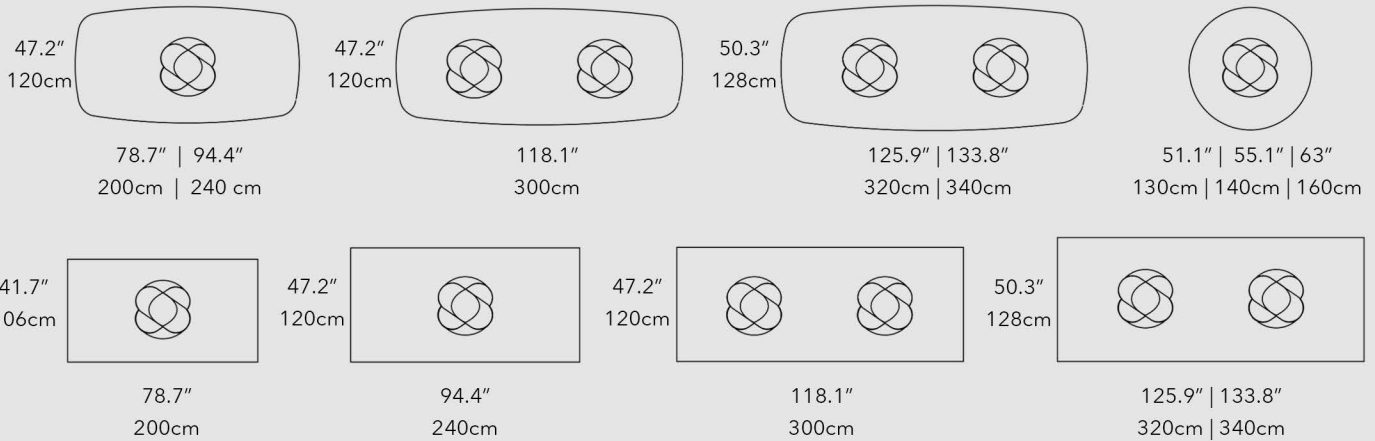

# EF TOLO WOOD

TABLE WITH PAINTED METAL BASE AND WOOD VENEER TOP - AVAILABLE IN A ROUND, RECTANGULAR, AND OVAL SHAPE

# EF TOLO WOOD

Table with painted metal base and wood veneer top - available in a round, rectangular, and oval shape

Height: 29.5" | 75cm