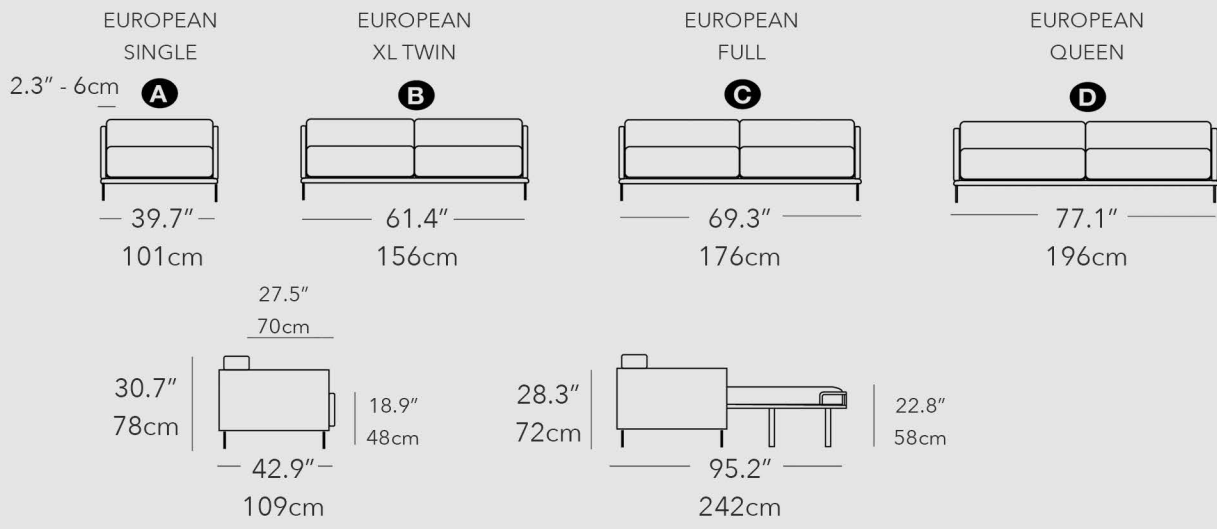

M B M A R S E I

M B M A R S E I

OPTION TO ADD ADDITIONAL SEATING ELEMENT

- A** 29.5" - 75cm
- B** 47.2" - 120cm
- C** 55.1" - 140cm
- D** 63" - 160cm