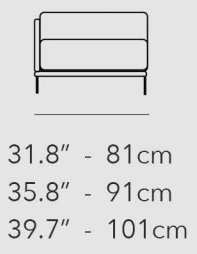

M B M A R S E I

M B M A R S E I

OPTION TO ADD ADDITIONAL SEATING ELEMENT

- A** 29.5" - 75cm
- B** 47.2" - 120cm
- C** 55.1" - 140cm
- D** 63" - 160cm