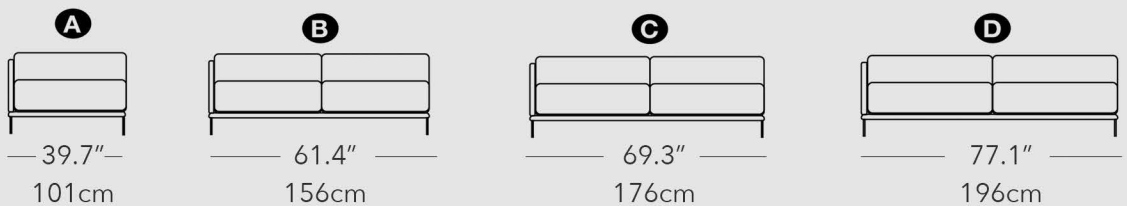

M B M A R S E I

M B M A R S E I

OPTION TO ADD ADDITIONAL SEATING ELEMENT

- A** 29.5" - 75cm
- B** 47.2" - 120cm
- C** 55.1" - 140cm
- D** 63" - 160cm