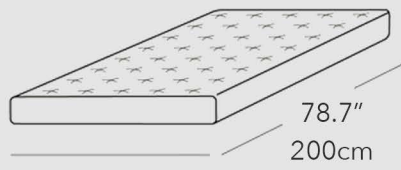

M B M A R S E I

M B M A R S E I

OPTION TO ADD ADDITIONAL SEATING ELEMENT

- A** 29.5" - 75cm
- B** 47.2" - 120cm
- C** 55.1" - 140cm
- D** 63" - 160cm