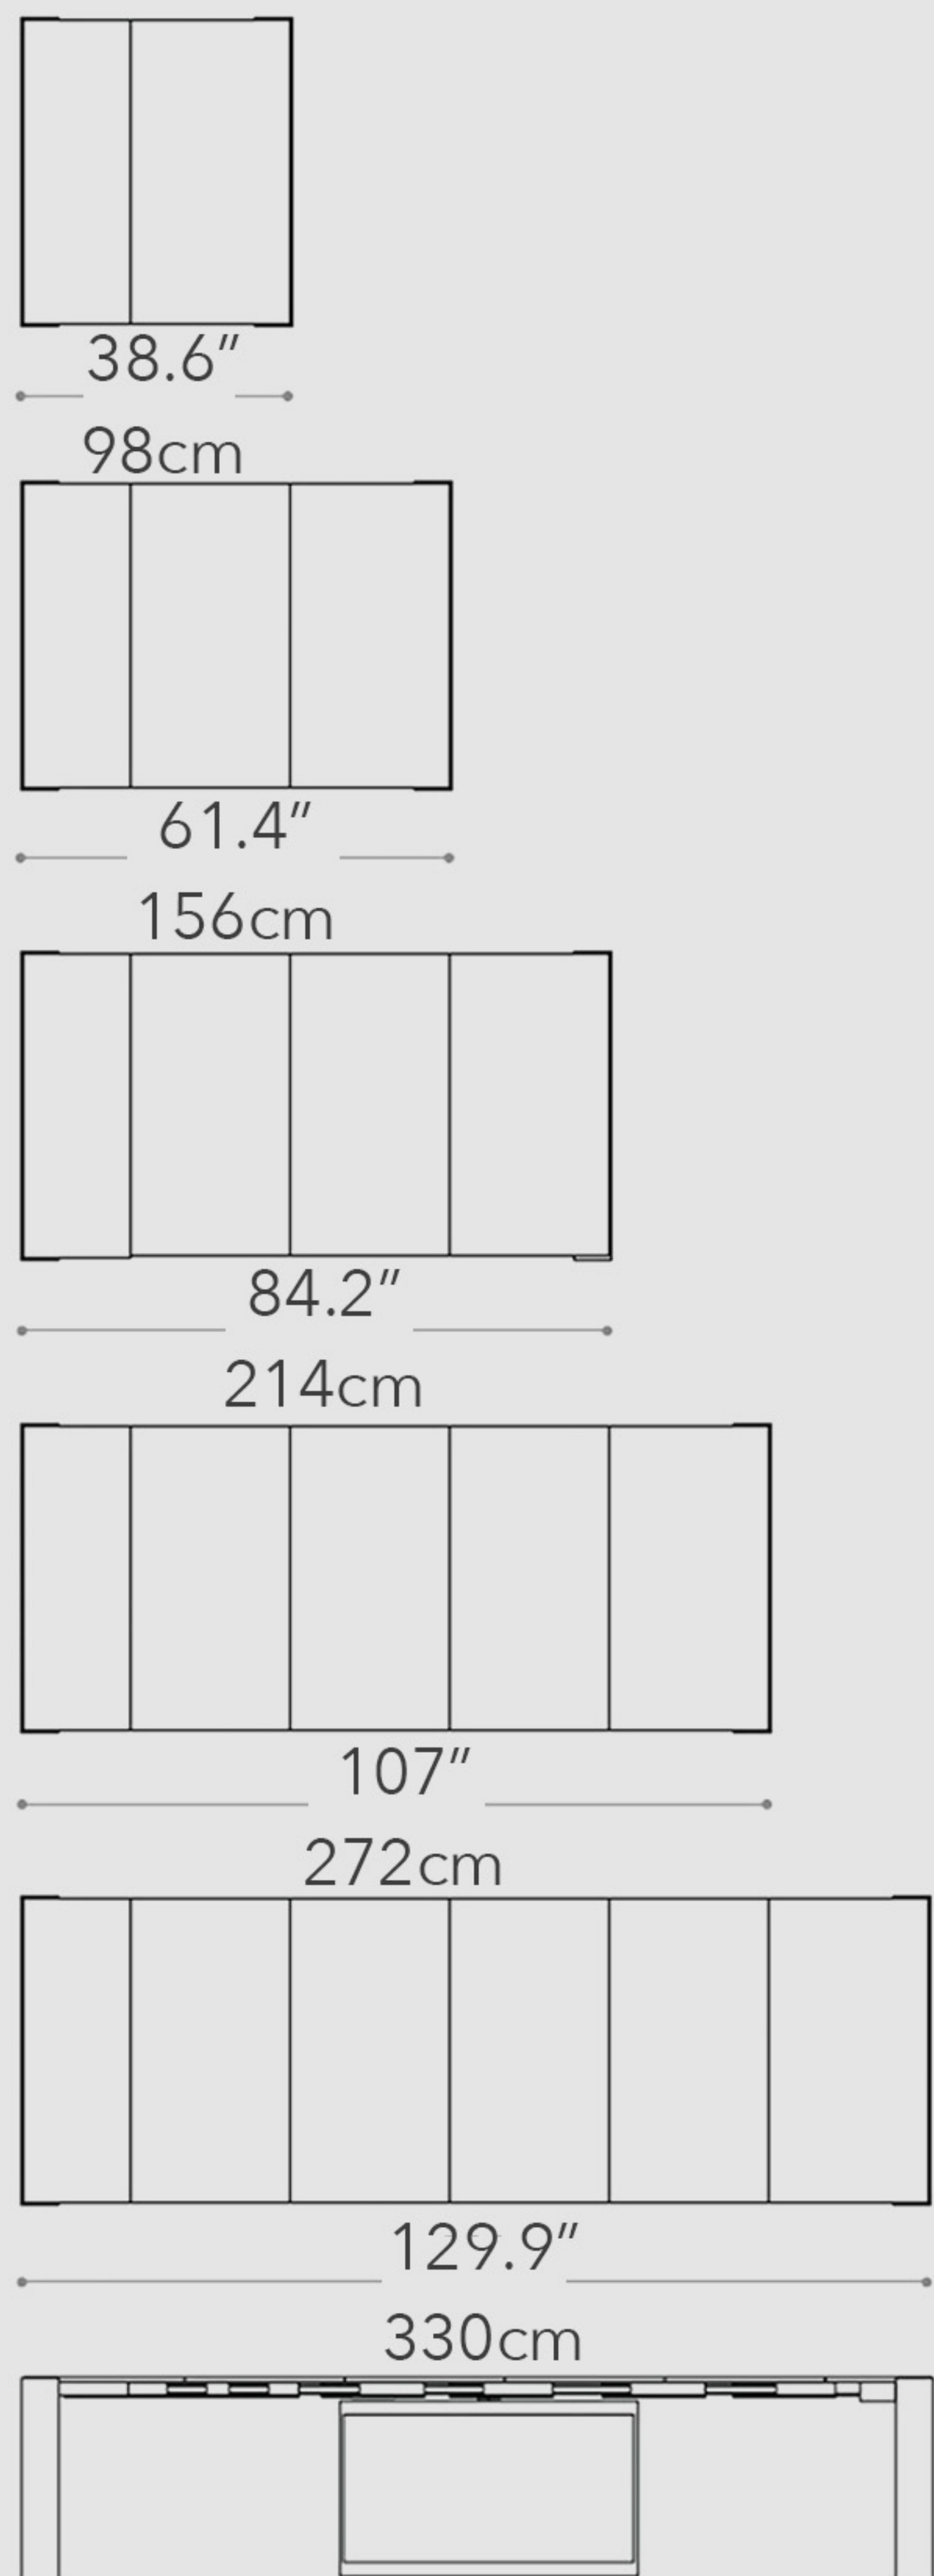

OZ AIR 3

EXPANDING CONSOLE TABLE

OZ AIR 3

EXPANDING CONSOLE TABLE

Fino a 14 posti
Up to 14 seats