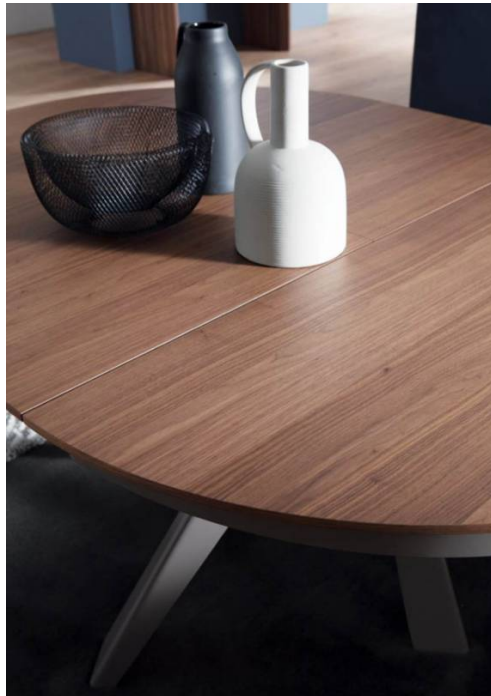

OZ EMIS WOOD

EXPANDING ROUND TABLE WITH INTERNAL FOLDED LEAF

DIMENSIONS:

CLOSED: 47.2" | HEIGHT: 30.3"

6x

EXPANDED: 47.2" x 64.5"

8x

TOP FINISHES