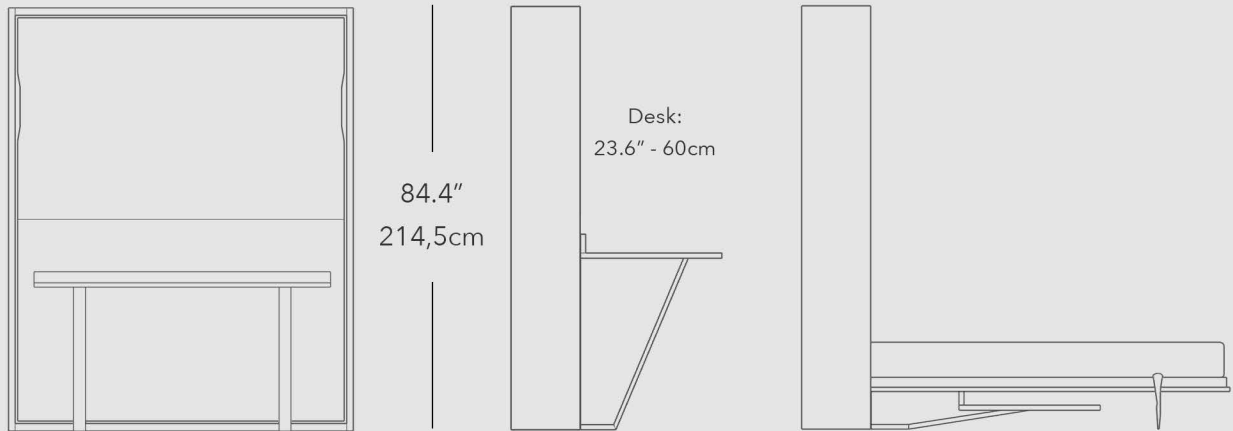

W B CITY DESK

VERTICAL WALL BED WITH DESK - AVAILABLE AS QUEEN, FULL, TWIN, AND SINGLE

WB CITY DESK

- Queen 71.1" - 180,6cm -
 - Full 63.2" - 160,6cm -
 - Twin 47.4" - 120,6cm -
 - Single 42.3" - 107,6cm -
- 13.7" - 35cm
- 17.9" - 45,5cm

MATTRESS SIZES

Queen	Full	Twin	Single
63" x 78.7"	55" x 78.7"	39" x 78.7"	35.4" x 78.7"
160cm x 200cm	140cm x 200cm	100cm x 200cm	90cm x 200cm

- Standard Depth 85.4" - 217cm -
- Deeper Version 89.3" - 227cm -

DESK WIDTH

Queen	59" - 150cm
Full	51.1" - 130cm
Twin / Single	35.4" - 90cm

WB CITY DINING

DINING TABLE PERPENDICULAR TO WALL BED

DINING TABLE DIMENSIONS

31.5" wide x 47.2" deep
80cm wide x 120cm deep