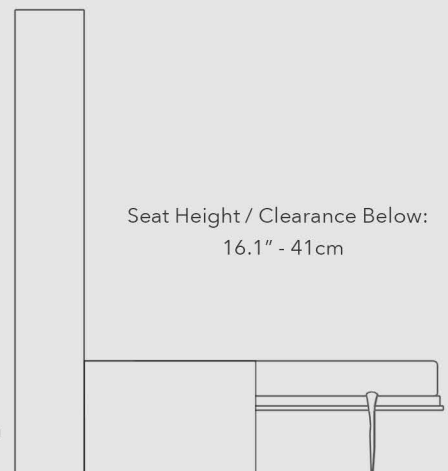

WB CITY JAZZ SOFA

VERTICAL WALL BED WITH SOFA - OPTIONAL FRONT SHELF

WB CITY JAZZ SOFA

- King 78.9" - 200,6cm —
- Queen 71.1" - 180,6cm —
- Full 63.2" - 160,6cm —
- Twin 47.4" - 120,6cm —

13.7" - 35cm
17.9" - 45,5cm

93.1"
236,5cm

Sofa Depth:
34.2" - 87cm

Arm Height
22.8" - 58cm

Seat Height / Clearance Below:
16.1" - 41cm

SOFA WIDTH

- King 86.2" - 219cm
- Queen 78.3" - 199cm
- Full 70.4" - 179cm
- Twin 54.2" - 139cm

Standard Arm Width: 4.7" - 12cm

- 48" - 122cm —
- 52" - 132,5cm —

- Standard Depth 85.4" - 217cm —
- Deeper Version 89.3" - 227cm —

MATTRESS SIZES

King	Queen	Full	Twin
70.8" x 78.7"	63" x 78.7"	55" x 78.7"	39" x 78.7"
180cm x 200cm	160cm x 200cm	140cm x 200cm	100cm x 200cm