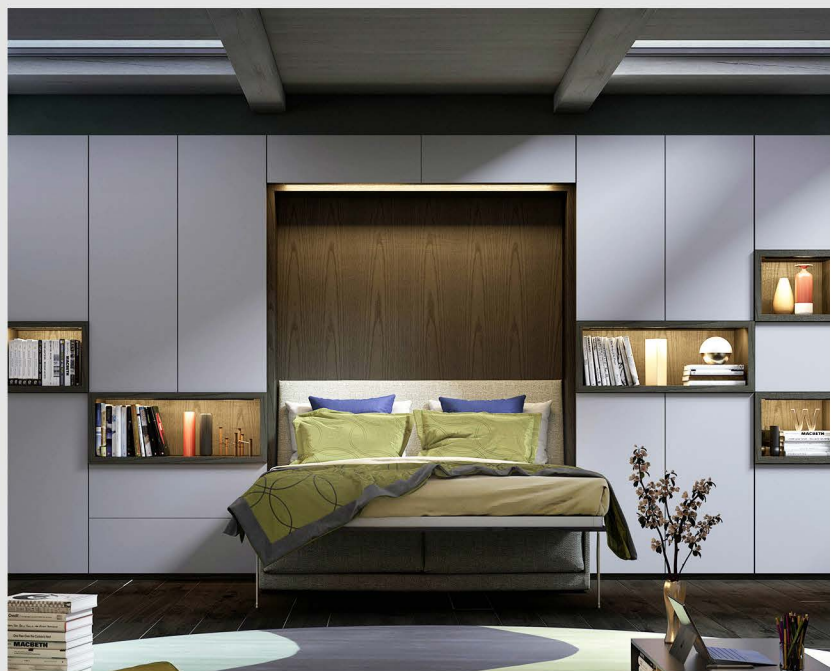

# WB CITY SLIM SOFA

VERTICAL WALL BED WITH NARROW ARMS

# WB CITY SLIM SOFA

- King 78.9" - 200,6cm —
  - Queen 71.1" - 180,6cm —
  - Full 63.2" - 160,6cm —
  - Twin 47.4" - 120,6cm —
- 13.7" - 35cm  
17.9" - 45,5cm

Arm Width: 1.5" - 3,8cm  
Sofa also available armless

- 48" - 122cm —
- 52" - 132,5cm —

- Standard Depth 85.4" - 217cm —
- Deeper Version 89.3" - 227cm —

## MATTRESS SIZES

King	Queen	Full	Twin
70.8" x 78.7"	63" x 78.7"	55" x 78.7"	39" x 78.7"
180cm x 200cm	160cm x 200cm	140cm x 200cm	100cm x 200cm

OPTION TO ADD SHELF  
TO THE FRONT OF BED