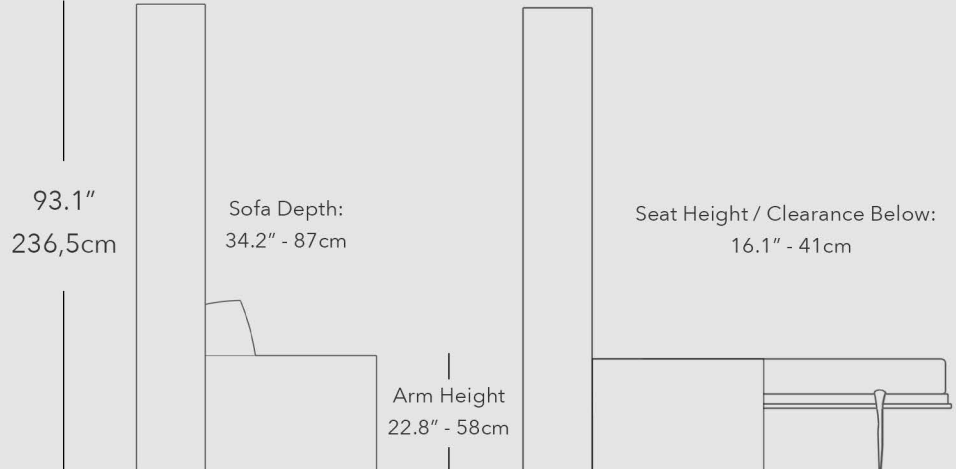

# WB CITY SLIM SOFA

VERTICAL WALL BED WITH NARROW ARMS

# WB CITY SLIM SOFA

- King 78.9" - 200,6cm —
  - Queen 71.1" - 180,6cm —
  - Full 63.2" - 160,6cm —
  - Twin 47.4" - 120,6cm —
- 13.7" - 35cm  
17.9" - 45,5cm

Arm Width: 1.5" - 3,8cm  
Sofa also available armless

- 48" - 122cm —
- 52" - 132,5cm —

- Standard Depth 85.4" - 217cm —
- Deeper Version 89.3" - 227cm —

## MATTRESS SIZES

King	Queen	Full	Twin
70.8" x 78.7"	63" x 78.7"	55" x 78.7"	39" x 78.7"
180cm x 200cm	160cm x 200cm	140cm x 200cm	100cm x 200cm

OPTION TO ADD SHELF  
TO THE FRONT OF BED