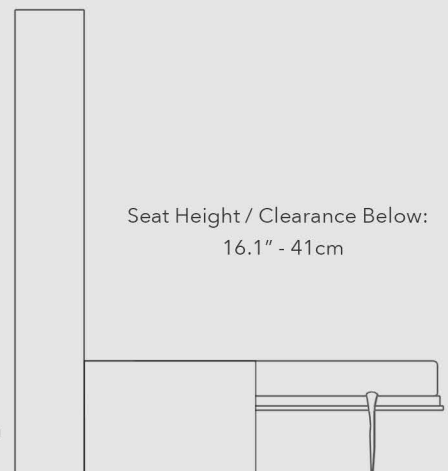

# WB CITY STORAGE SOFA

- King 78.9" - 200,6cm —
- Queen 71.1" - 180,6cm —
- Full 63.2" - 160,6cm —
- Twin 47.4" - 120,6cm —

13.7" - 35cm  
17.9" - 45,5cm

93.1"  
236,5cm

Sofa Depth:  
34.2" - 87cm

Arm Height  
22.8" - 58cm

Seat Height / Clearance Below:  
16.1" - 41cm

## SOFA WIDTH

- King 86.2" - 219cm
- Queen 78.3" - 199cm
- Full 70.4" - 179cm
- Twin 54.2" - 139cm

Standard Arm Width: 4.7" - 12cm

- 48" - 122cm —
- 52" - 132,5cm —

- Standard Depth 85.4" - 217cm —
- Deeper Version 89.3" - 227cm —

## MATTRESS SIZES

King	Queen	Full	Twin
70.8" x 78.7"	63" x 78.7"	55" x 78.7"	39" x 78.7"
180cm x 200cm	160cm x 200cm	140cm x 200cm	100cm x 200cm

OPTION TO ADD SHELF  
TO THE FRONT OF BED