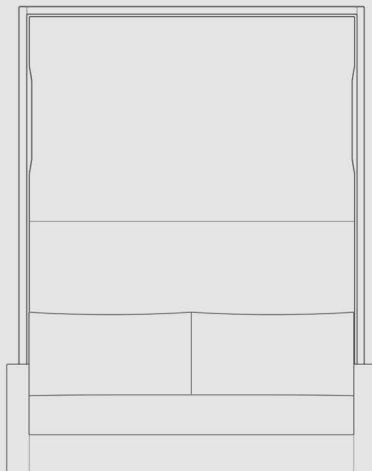

# WB CITY STORAGE SOFA

VERTICAL WALL BED WITH LIFT UP STORAGE IN SOFA

# WB CITY STORAGE SOFA

- King 78.9" - 200,6cm —
- Queen 71.1" - 180,6cm —
- Full 63.2" - 160,6cm —
- Twin 47.4" - 120,6cm —

13.7" - 35cm  
17.9" - 45,5cm

93.1"  
236,5cm

Sofa Depth:  
34.2" - 87cm

Arm Height  
22.8" - 58cm

## SOFA WIDTH

- King 86.2" - 219cm
- Queen 78.3" - 199cm
- Full 70.4" - 179cm
- Twin 54.2" - 139cm

Standard Arm Width: 4.7" - 12cm

- 48" - 122cm —
- 52" - 132,5cm —

- Standard Depth 85.4" - 217cm —
- Deeper Version 89.3" - 227cm —

## MATTRESS SIZES

King	Queen	Full	Twin
70.8" x 78.7"	63" x 78.7"	55" x 78.7"	39" x 78.7"
180cm x 200cm	160cm x 200cm	140cm x 200cm	100cm x 200cm

OPTION TO ADD SHELF  
TO THE FRONT OF BED