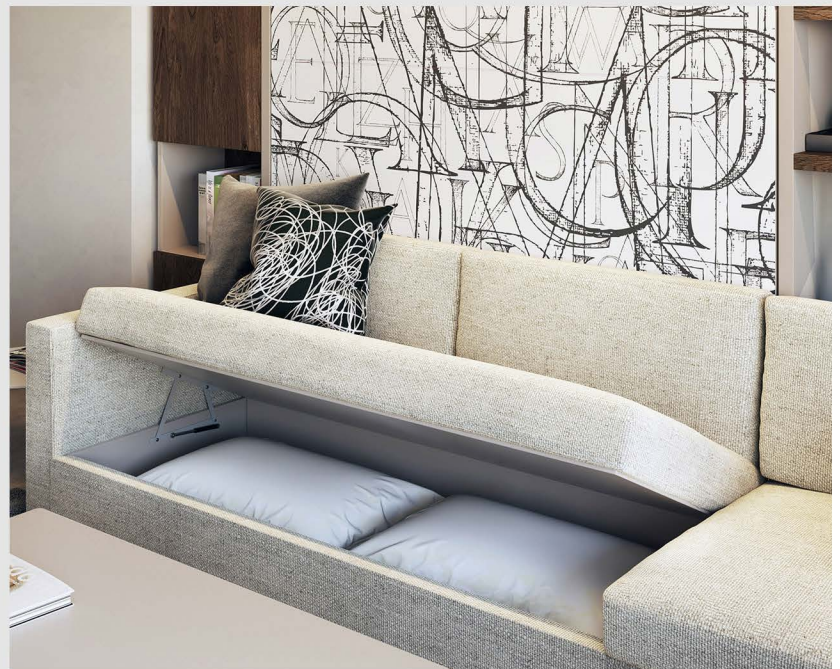

# WB CITY STORAGE SOFA

VERTICAL WALL BED WITH LIFT UP STORAGE IN SOFA

# WB CITY STORAGE SOFA

- King 78.9" - 200,6cm —
- Queen 71.1" - 180,6cm —
- Full 63.2" - 160,6cm —
- Twin 47.4" - 120,6cm —

13.7" - 35cm  
17.9" - 45,5cm

93.1"  
236,5cm

Sofa Depth:  
34.2" - 87cm

Arm Height  
22.8" - 58cm

Seat Height / Clearance Below:  
16.1" - 41cm

## SOFA WIDTH

- King 86.2" - 219cm
- Queen 78.3" - 199cm
- Full 70.4" - 179cm
- Twin 54.2" - 139cm

Standard Arm Width: 4.7" - 12cm

- 48" - 122cm —
- 52" - 132,5cm —

- Standard Depth 85.4" - 217cm —
- Deeper Version 89.3" - 227cm —