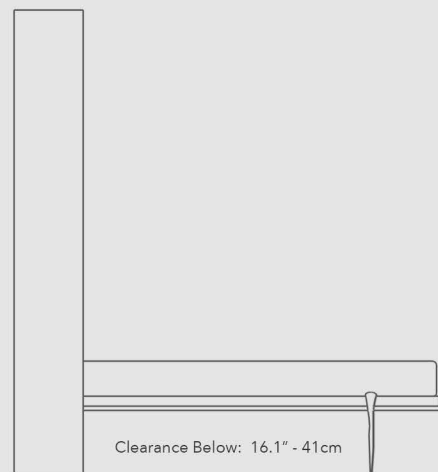

W B CITY

AVAILABLE HEIGHT: 84.4" or 93.1" (214,5cm or 236,5cm)

WB CITY

- King 78.9" - 200,6cm -
- Queen 71.1" - 180,6cm -
- Full 63.2" - 160,6cm -
- Twin 47.4" - 120,6cm -

- 13.7" - 35cm
- 17.9" - 45,5cm

84.4"
214,5cm

MATTRESS SIZES

King	Queen	Full	Twin
70.8" x 78.7"	63" x 78.7"	55" x 78.7"	39" x 78.7"
180cm x 200cm	160cm x 200cm	140cm x 200cm	100cm x 200cm

- Standard Depth 85.4" - 217cm -
- Deeper Version 89.3" - 227cm -

WB CITY TALL

- King 78.9" - 200,6cm -
- Queen 71.1" - 180,6cm -
- Full 63.2" - 160,6cm -
- Twin 47.4" - 120,6cm -

- 13.7" - 35cm
- 17.9" - 45,5cm

93.1"
236,5cm

MATTRESS SIZES

King	Queen	Full	Twin
70.8" x 78.7"	63" x 78.7"	55" x 78.7"	39" x 78.7"
180cm x 200cm	160cm x 200cm	140cm x 200cm	100cm x 200cm

- Standard Depth 85.4" - 217cm -
- Deeper Version 89.3" - 227cm -