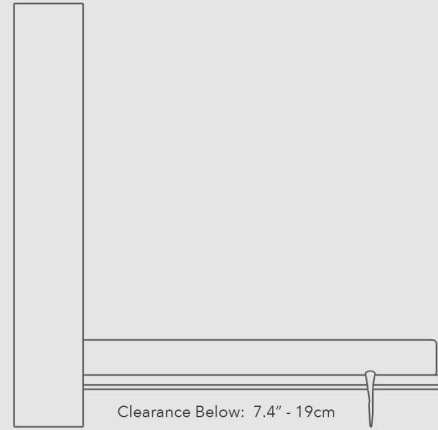

W B CITY

AVAILABLE HEIGHT: 84.4" or 93.1" (214,5cm or 236,5cm)

WB CITY

- King 78.9" - 200,6cm -
- Queen 71.1" - 180,6cm -
- Full 63.2" - 160,6cm -
- Twin 47.4" - 120,6cm -

- 13.7" - 35cm
- 17.9" - 45,5cm

84.4"
214,5cm

MATTRESS SIZES

King	Queen	Full	Twin
70.8" x 78.7"	63" x 78.7"	55" x 78.7"	39" x 78.7"
180cm x 200cm	160cm x 200cm	140cm x 200cm	100cm x 200cm

- Standard Depth 85.4" - 217cm -
- Deeper Version 89.3" - 227cm -

WB CITY TALL

- King 78.9" - 200,6cm -
- Queen 71.1" - 180,6cm -
- Full 63.2" - 160,6cm -
- Twin 47.4" - 120,6cm -

- 13.7" - 35cm
- 17.9" - 45,5cm

93.1"
236,5cm

MATTRESS SIZES

King	Queen	Full	Twin
70.8" x 78.7"	63" x 78.7"	55" x 78.7"	39" x 78.7"
180cm x 200cm	160cm x 200cm	140cm x 200cm	100cm x 200cm

- Standard Depth 85.4" - 217cm -
- Deeper Version 89.3" - 227cm -