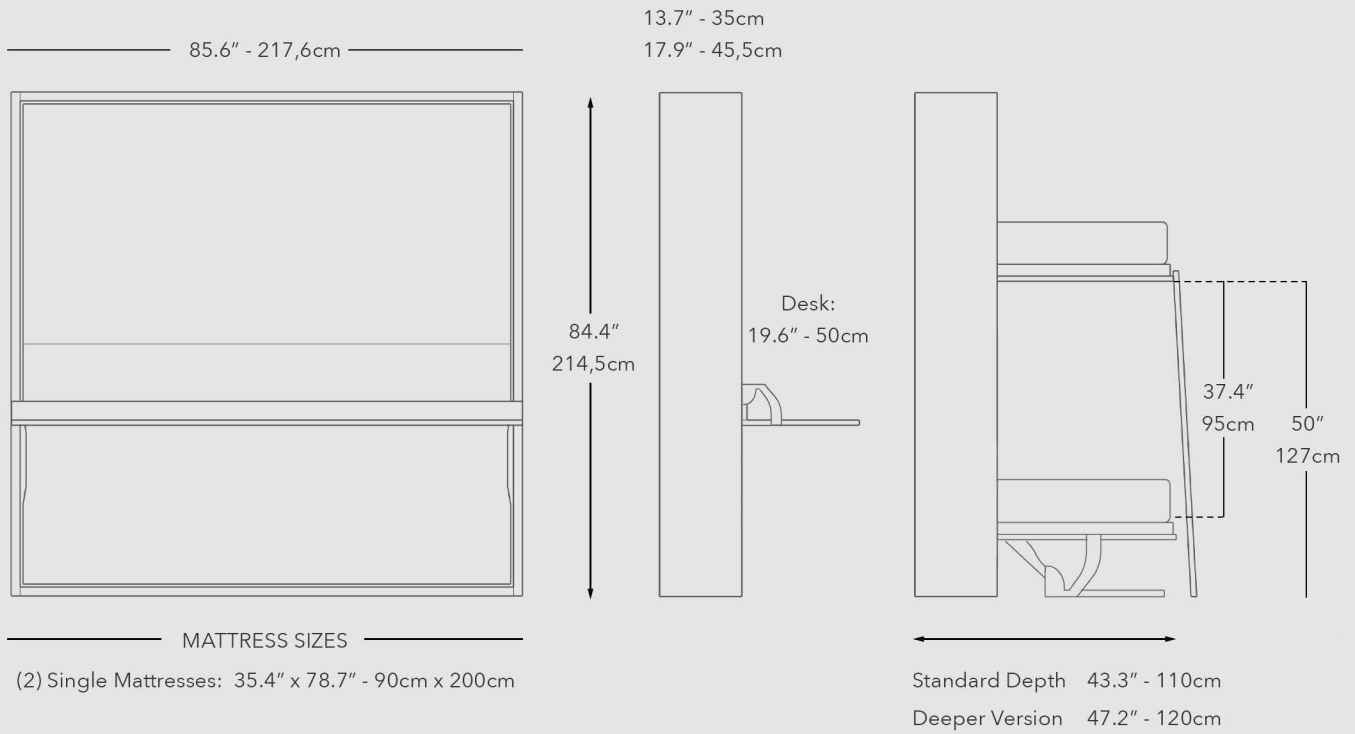

WB FLAP VOILA BUNK BED

BUNK WALL BED WITH DESK - AVAILABLE IN 13.7" AND 17.9" (35cm AND 45,5cm) DEPTHS

WB FLAP VOILA BUNK BED

Upper bed tilts down to allow for bed to be made easily | Deeper version allows for sleeping pillows to be stored on interior shelving

Ladder must be in place at all times when the top bunk bed is in use