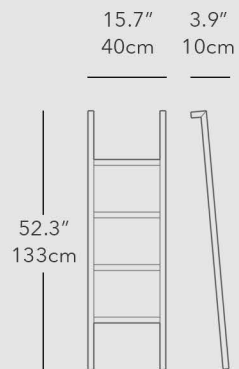

WB FLAP VOILA BUNK BED

BUNK WALL BED WITH DESK - AVAILABLE IN 13.7" AND 17.9" (35cm AND 45,5cm) DEPTHS

WB FLAP VOILA BUNK BED

Upper bed tilts down to allow for bed to be made easily | Deeper version allows for sleeping pillows to be stored on interior shelving