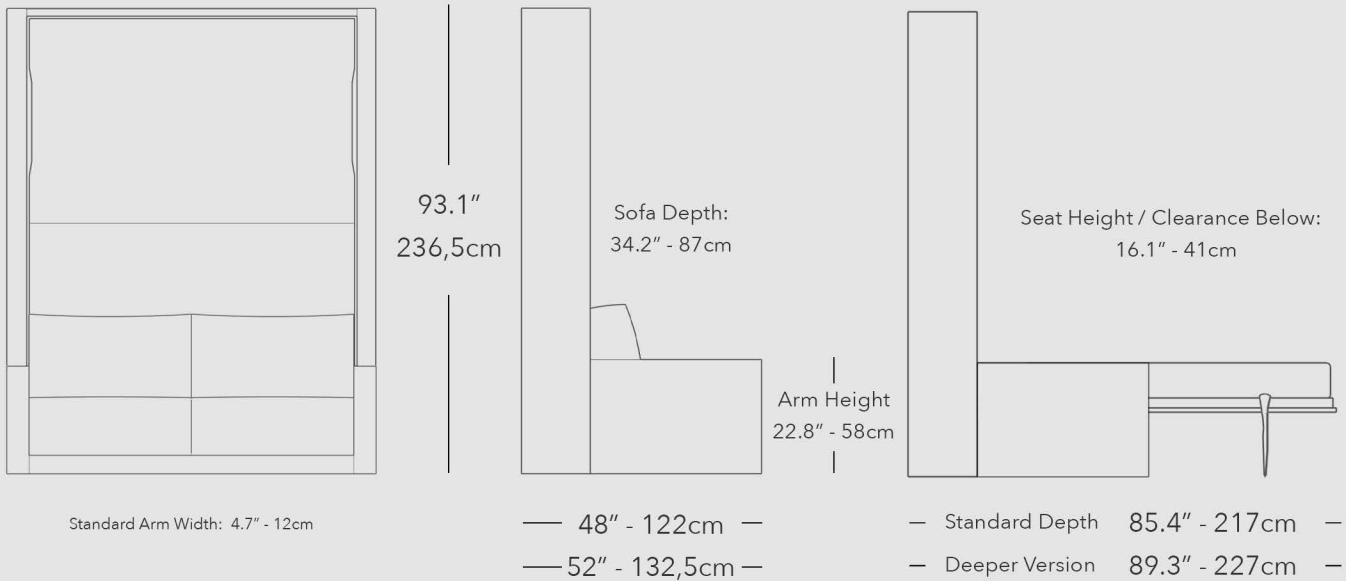

# WB HOLIDAY JAZZ SOFA

VERTICAL WALL BED WITH SOFA AND INTERIOR SHELVING - OPTIONAL FRONT SHELF

# WB HOLIDAY JAZZ SOFA

- King 86.6" - 220cm —
  - Queen 78.7" - 200cm —
  - Full 70.8" - 180cm —
  - Twin 55.1" - 140cm —
- 13.7" - 35cm  
17.9" - 45,5cm

## MATTRESS SIZES

King	Queen	Full	Twin
70.8" x 78.7"	63" x 78.7"	55" x 78.7"	39" x 78.7"
180cm x 200cm	160cm x 200cm	140cm x 200cm	100cm x 200cm

OPTION TO ADD SHELF  
TO THE FRONT OF BED