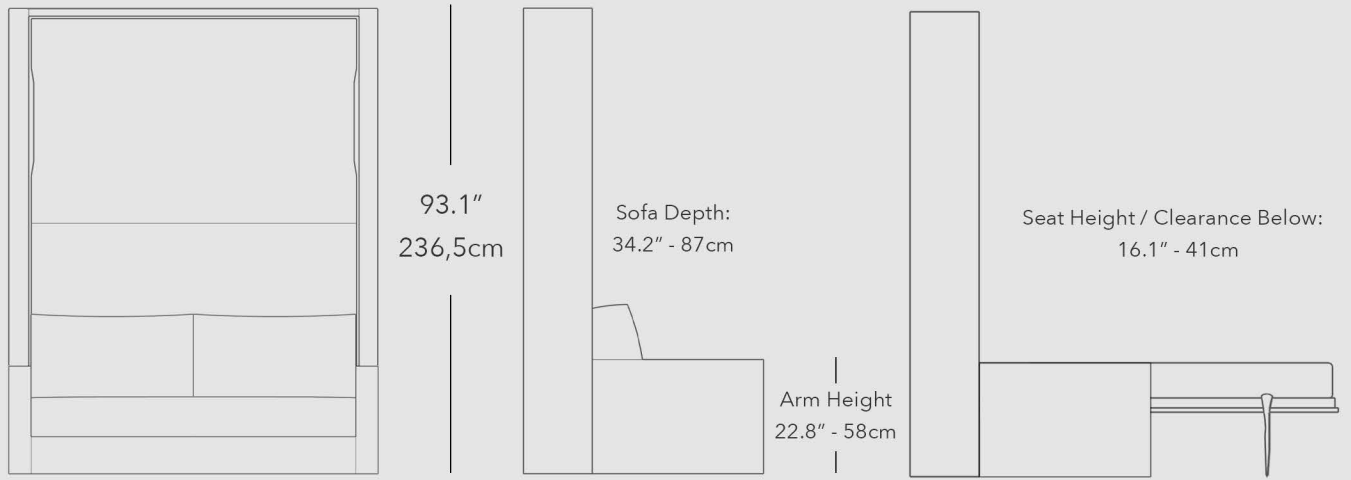

WB HOLIDAY STORAGE SOFA

VERTICAL ELECTRIC WALL BED - AVAILABLE WITH AND WITHOUT SOFA

WB HOLIDAY STORAGE SOFA

- King 86.6" - 220cm —
 - Queen 78.7" - 200cm —
 - Full 70.8" - 180cm —
 - Twin 55.1" - 140cm —
- 13.7" - 35cm
17.9" - 45,5cm

Standard Arm Width: 4.7" - 12cm

- 48" - 122cm —
- 52" - 132,5cm —

- Standard Depth 85.4" - 217cm —
- Deeper Version 89.3" - 227cm —

MATTRESS SIZES

King	Queen	Full	Twin
70.8" x 78.7"	63" x 78.7"	55" x 78.7"	39" x 78.7"
180cm x 200cm	160cm x 200cm	140cm x 200cm	100cm x 200cm