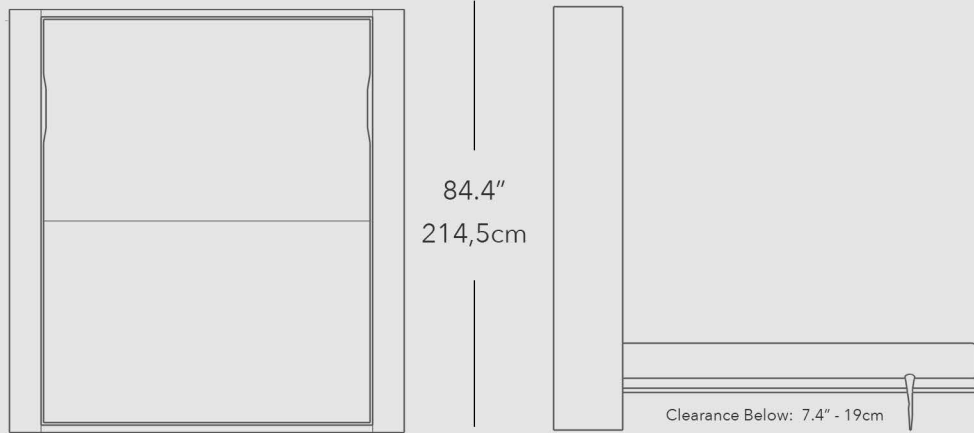

# WB HOLIDAY

AVAILABLE HEIGHT: 84.4" or 93.1" (214,5cm or 236,5cm)

## WB HOLIDAY

— King	86.6" - 220cm	13.7" - 35cm
— Queen	78.7" - 200cm	17.9" - 45,5cm
— Full	70.8" - 180cm	—

### MATTRESS SIZES

King	Queen	Full	— Standard Depth	85.4" - 217cm	—
70.8" x 78.7"	63" x 78.7"	55" x 78.7"	— Deeper Version	89.3" - 227cm	—
180cm x 200cm	160cm x 200cm	140cm x 200cm			