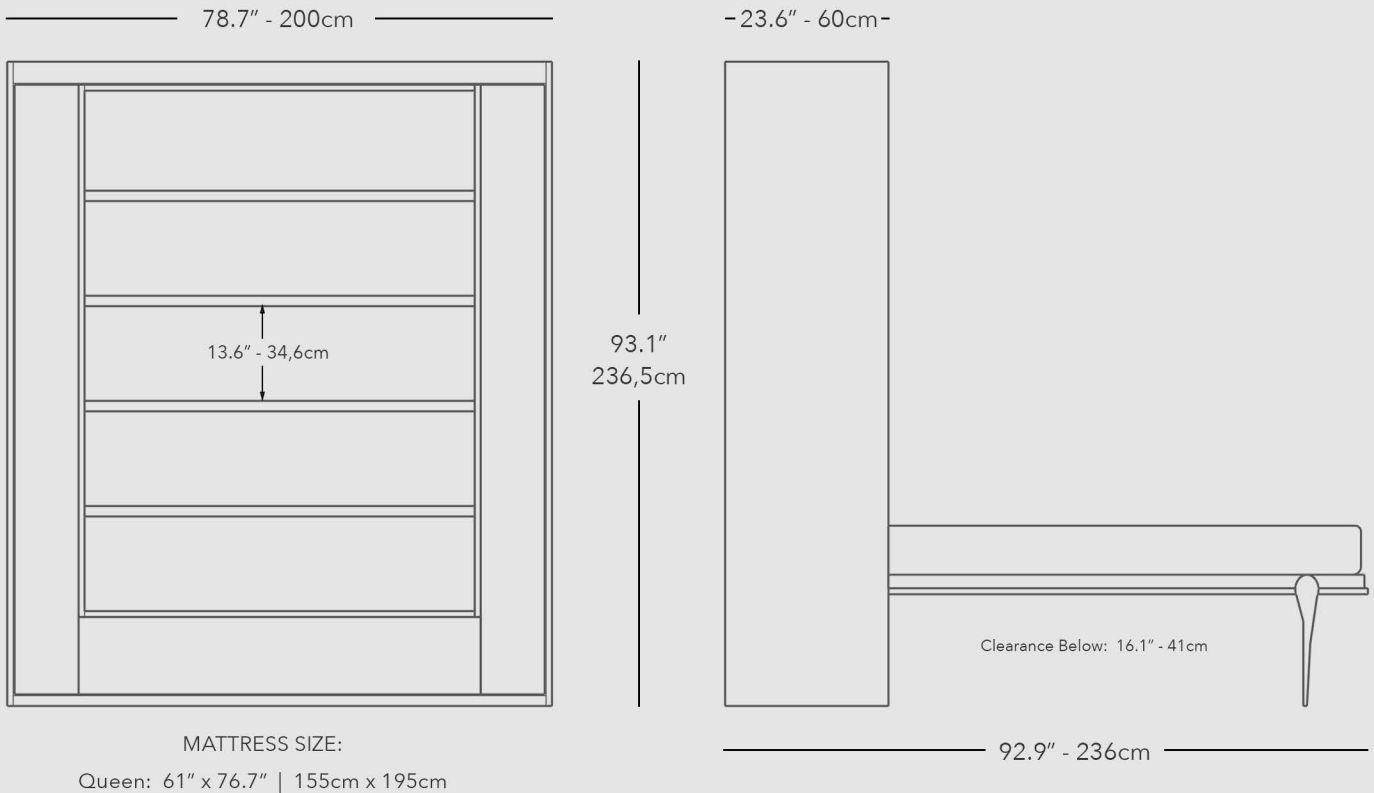

WB METROPOLIS LIBRARY

ROTATING QUEEN WALL BED

WB METROPOLIS LIBRARY

ROTATING WALL BED

Available with or without flap door for hidden storage

Option for vertical dividers to be added to open shelves