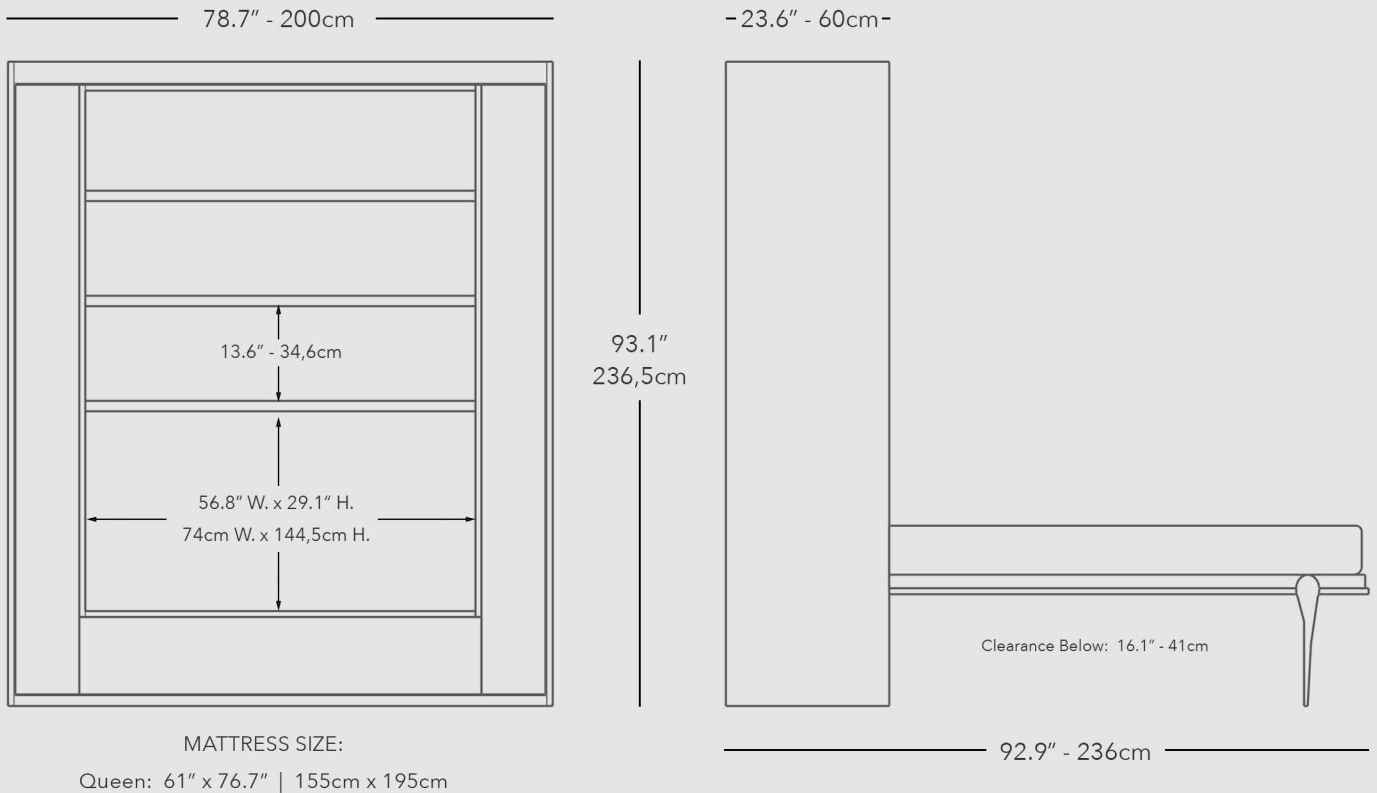

WB METROPOLIS TV

ROTATING QUEEN WALL BED HOUSING UP TO A 55" TV

WB METROPOLIS T V

ROTATING WALL BED WHICH CAN HOUSE UP TO A 55" TV

Available with or without flap door for hidden storage

Option for vertical dividers to be added to open shelves