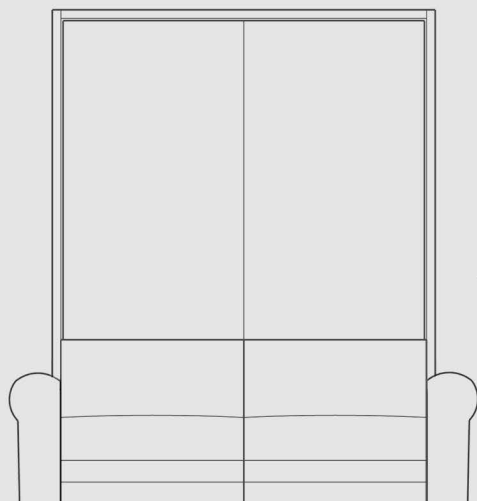

WTU BLOCCO CLASSIC

Queen 69.9" | 177,6cm
 XL Twin 52.2" | 132,6cm
 Single 37.8" | 96cm

13.1" | 33,4cm
 18.1" | 46,2cm
 23.2" | 59cm

Standard Depth (13.1" - 33,4cm): Optional Headboard
 Deeper Versions: Allow for Interior Pillow Storage

WALL BED WIDTH

90.1"
229cm

SOFA WIDTH

Queen 85.4" | 217cm
 XL Twin 67.3" | 171cm
 Single 51.5" | 131cm

-WALL BED + SOFA DEPTH-

Standard 48.9" | 124,4cm
 Medium 54" | 137,2cm
 Deep 59" | 150cm

DEPTH WHEN OPEN

Standard 86.3" | 219,4
 Medium 91.4" | 232,2cm
 Deep 96.4" | 245cm

SOFA SPECIFICATIONS

Sofa Arm Dimensions: 9.4" W. x 23.6" H.
 24cm W. x 60cm H.
 Sofa Seat Height: 15.7" | 40cm
 Overall Height of Sofa: 29.9" | 76cm
 Overall Depth of Sofa: 35.8" | 91cm

MATTRESS SIZES:

Queen 63" x 78.7" | 160 x 200cm
 XL Twin 45.2" x 78.7" | 115 x 200cm
 Single 31.5" x 78.7" | 80 x 200cm