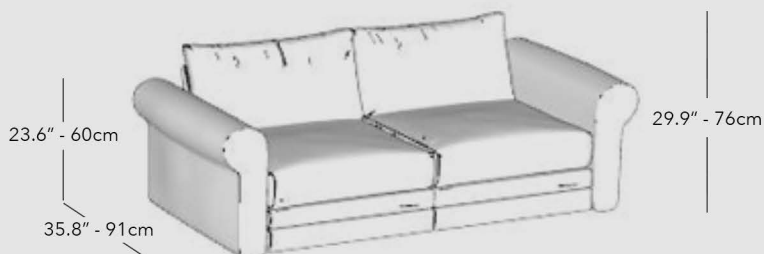

WTU BLOCCO CLASSIC

Queen 69.9" | 177,6cm
 XL Twin 52.2" | 132,6cm
 Single 37.8" | 96cm

13.1" | 33,4cm
 18.1" | 46,2cm
 23.2" | 59cm

Standard Depth (13.1" - 33,4cm): Optional Headboard
 Deeper Versions: Allow for Interior Pillow Storage

WALL BED WIDTH

90.1"
229cm

SOFA WIDTH

Queen 85.4" | 217cm
 XL Twin 67.3" | 171cm
 Single 51.5" | 131cm

-WALL BED + SOFA DEPTH-

Standard 48.9" | 124,4cm
 Medium 54" | 137,2cm
 Deep 59" | 150cm

DEPTH WHEN OPEN

Standard 86.3" | 219,4
 Medium 91.4" | 232,2cm
 Deep 96.4" | 245cm

SOFA SPECIFICATIONS

Sofa Arm Dimensions: 9.4" W. x 23.6" H.
 24cm W. x 60cm H.
 Sofa Seat Height: 15.7" | 40cm
 Overall Height of Sofa: 29.9" | 76cm
 Overall Depth of Sofa: 35.8" | 91cm

MATTRESS SIZES:

Queen 63" x 78.7" | 160 x 200cm
 XL Twin 45.2" x 78.7" | 115 x 200cm
 Single 31.5" x 78.7" | 80 x 200cm