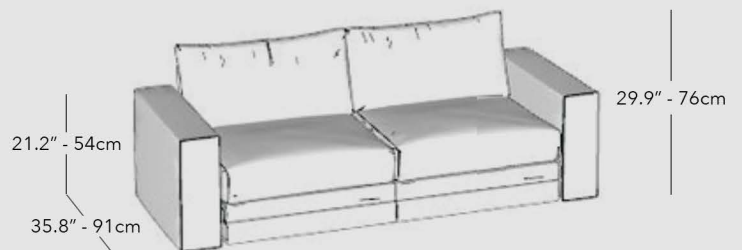

# WTU BLOCCO

Queen	69.9"   177,6cm	13.1"   33,4cm
XL Twin	52.2"   132,6cm	18.1"   46,2cm
Single	37.8"   96cm	23.2"   59cm

Standard Depth (13.1" - 33,4cm): Optional Headboard  
 Deeper Versions: Allow for Interior Pillow Storage

WALL BED WIDTH

90.1"  
229cm

SOFA WIDTH

Queen	82.2"   209cm
XL Twin	64.1"   163cm
Single	49.8"   126,5cm

-WALL BED + SOFA DEPTH-

Standard	48.9"   124,4cm
Medium	54"   137,2cm
Deep	59"   150cm

DEPTH WHEN OPEN

Standard	86.3"   219,4
Medium	91.4"   232,2cm
Deep	96.4"   245cm

## SOFA SPECIFICATIONS

Sofa Arm Dimensions:	7.8" W. x 21.2" H.
	20cm W. x 54cm H.
Sofa Seat Height:	15.7"   40cm
Overall Height of Sofa:	29.9"   76cm
Overall Depth of Sofa:	35.8"   91cm