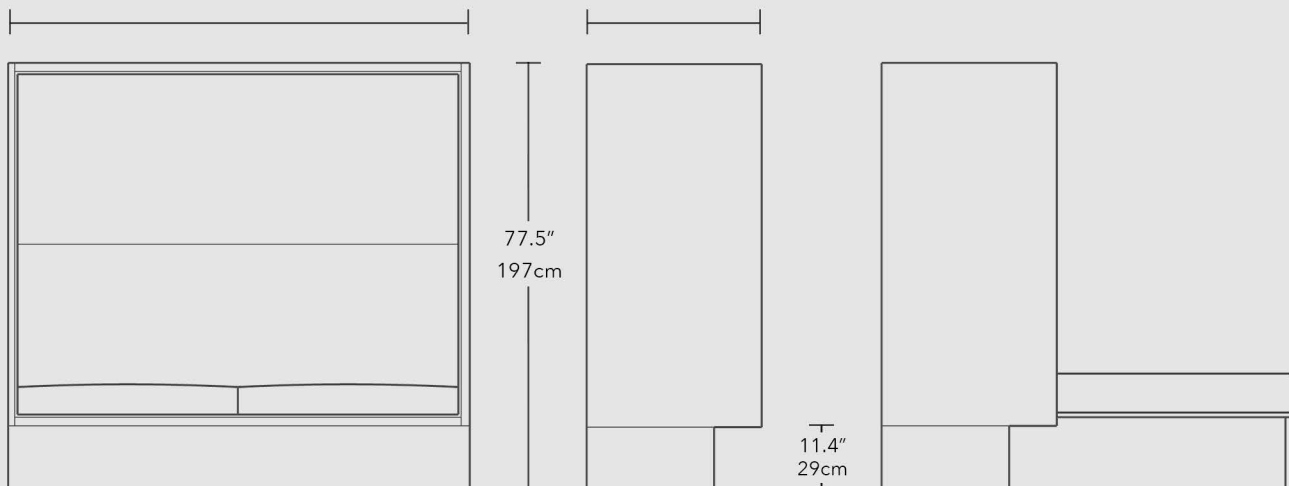

WTU COVE

AVAILABLE AS A VERTICAL AND HORIZONTAL WALL BED IN MULTIPLE SIZES

WTU COVE

Queen 69.9" | 177,6cm

Full 62" | 157,6cm

XL Twin 52.2" | 132,6cm

31.8" | 81cm

MATTRESS SIZES:

Queen 63" x 78.7" | 160 x 200cm

Full 55" x 78.7" | 140 x 200cm

XL Twin 45.2" x 78.7" | 115 x 200cm

18.1" | 46,2cm

23.2" | 59cm

87.7" | 222,9cm

VERTICAL BED

XL Queen 84" | 213,6cm

31.8" | 81cm

MATTRESS SIZE:

XL Queen 66.9" x 78.7" | 170 x 200cm

18.1" | 46,2cm

23.2" | 59cm

75.1" | 190,9cm

HORIZONTAL BED