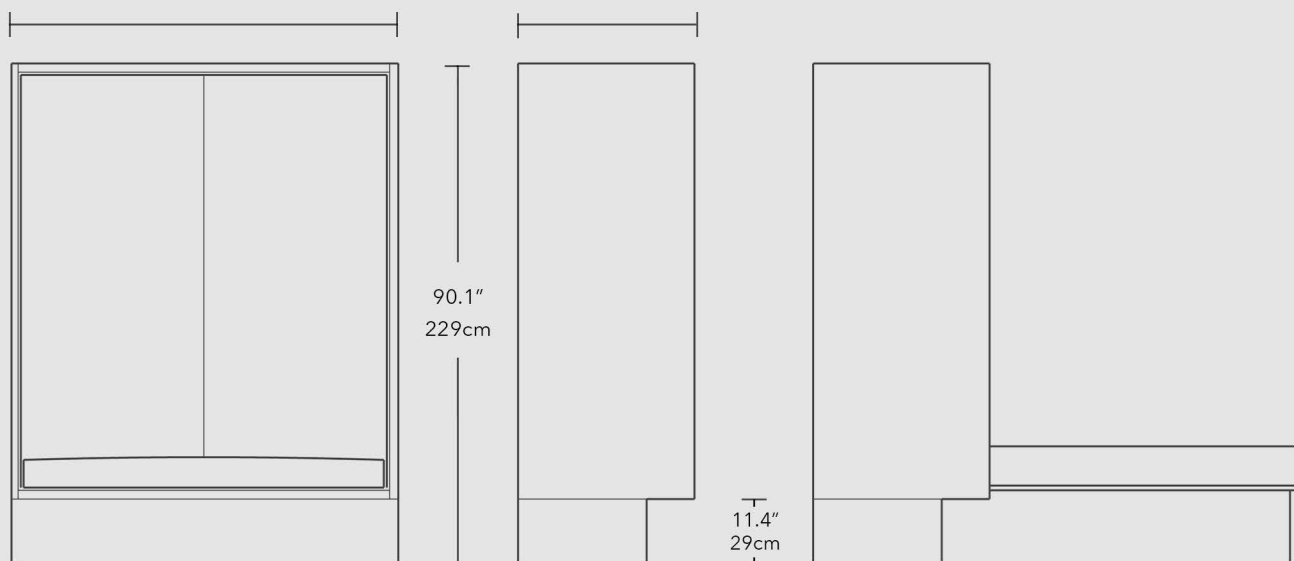

WTU COVE

AVAILABLE AS A VERTICAL AND HORIZONTAL WALL BED IN MULTIPLE SIZES

WTU COVE

Queen 69.9" | 177,6cm

Full 62" | 157,6cm

XL Twin 52.2" | 132,6cm

31.8" | 81cm

MATTRESS SIZES:

Queen 63" x 78.7" | 160 x 200cm

Full 55" x 78.7" | 140 x 200cm

XL Twin 45.2" x 78.7" | 115 x 200cm

18.1" | 46,2cm

23.2" | 59cm

87.7" | 222,9cm

VERTICAL BED

XL Queen 84" | 213,6cm

31.8" | 81cm

MATTRESS SIZE:

XL Queen 66.9" x 78.7" | 170 x 200cm

18.1" | 46,2cm

23.2" | 59cm

75.1" | 190,9cm

HORIZONTAL BED