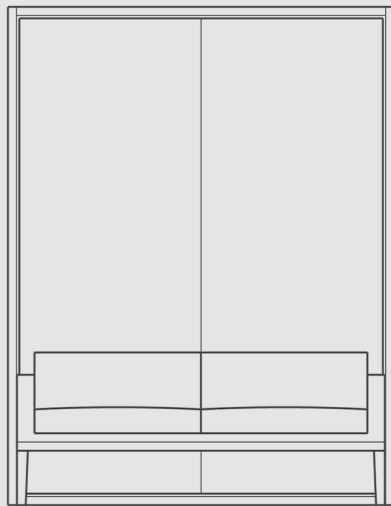

WTU FLIP

AVAILABLE AS A EUROPEAN QUEEN, FULL, XL TWIN, AND SINGLE BED

WTU FLIP

Queen	69.9" 177,6cm	
Full	62" 157,6cm	13.1" 33,4cm
XL Twin	52.2" 132,6cm	18.1" 46,2cm
Single	37.8" 96cm	23.2" 59cm

Standard Depth (13.1" - 33,4cm): Optional Headboard
 Deeper Versions: Allow for Interior Pillow Storage

— WALL BED + SOFA WIDTH —

90.1"
229cm

MATTRESS SIZES:

Queen	63" x 78.7" 160 x 200cm
Full	55" x 78.7" 140 x 200cm
XL Twin	45.2" x 78.7" 115 x 200cm
Single	31.5" x 78.7" 80 x 200cm

-WALL BED + SOFA DEPTH-

Standard	45.4" 115,4cm
Medium	50.4" 128,2cm
Deep	55.5" 141cm

— DEPTH WHEN OPEN —

Standard	86.3" 219,4
Medium	91.4" 232,2cm
Deep	96.4" 245cm

SOFA SPECIFICATIONS

Overall Width of Sofa:	66.5" 169cm - Queen
	58.6" 149cm - Full
	48.8" 124cm - XL Twin
	34.6" 88cm - Single
Seat Height:	17.3" 44cm
Overall Height of Sofa:	27.5" 70cm
Overall Depth of Sofa:	32.2" 82cm